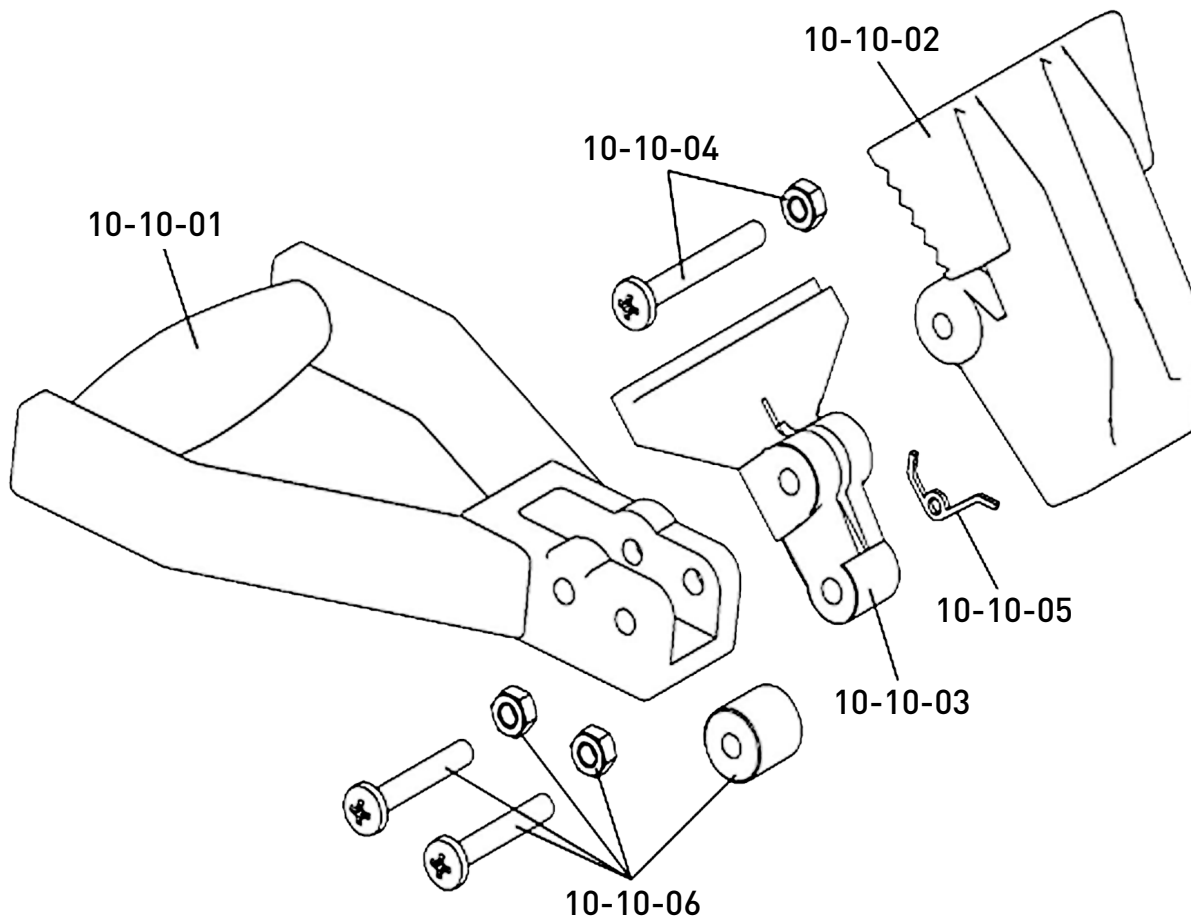

10-10

Carpet Puller

REPLACEMENT PARTS LIST

Part #	Description
10-10-01	Body Handle
10-10-02	Jaw Upper (Holder Top)
10-10-03	Jaw Lower (Holder Bottom)

Part #	Description
10-10-04	Nut & Bolt
10-10-05	Spring
10-10-06	2 Bolts, 2 Nuts, & Roller